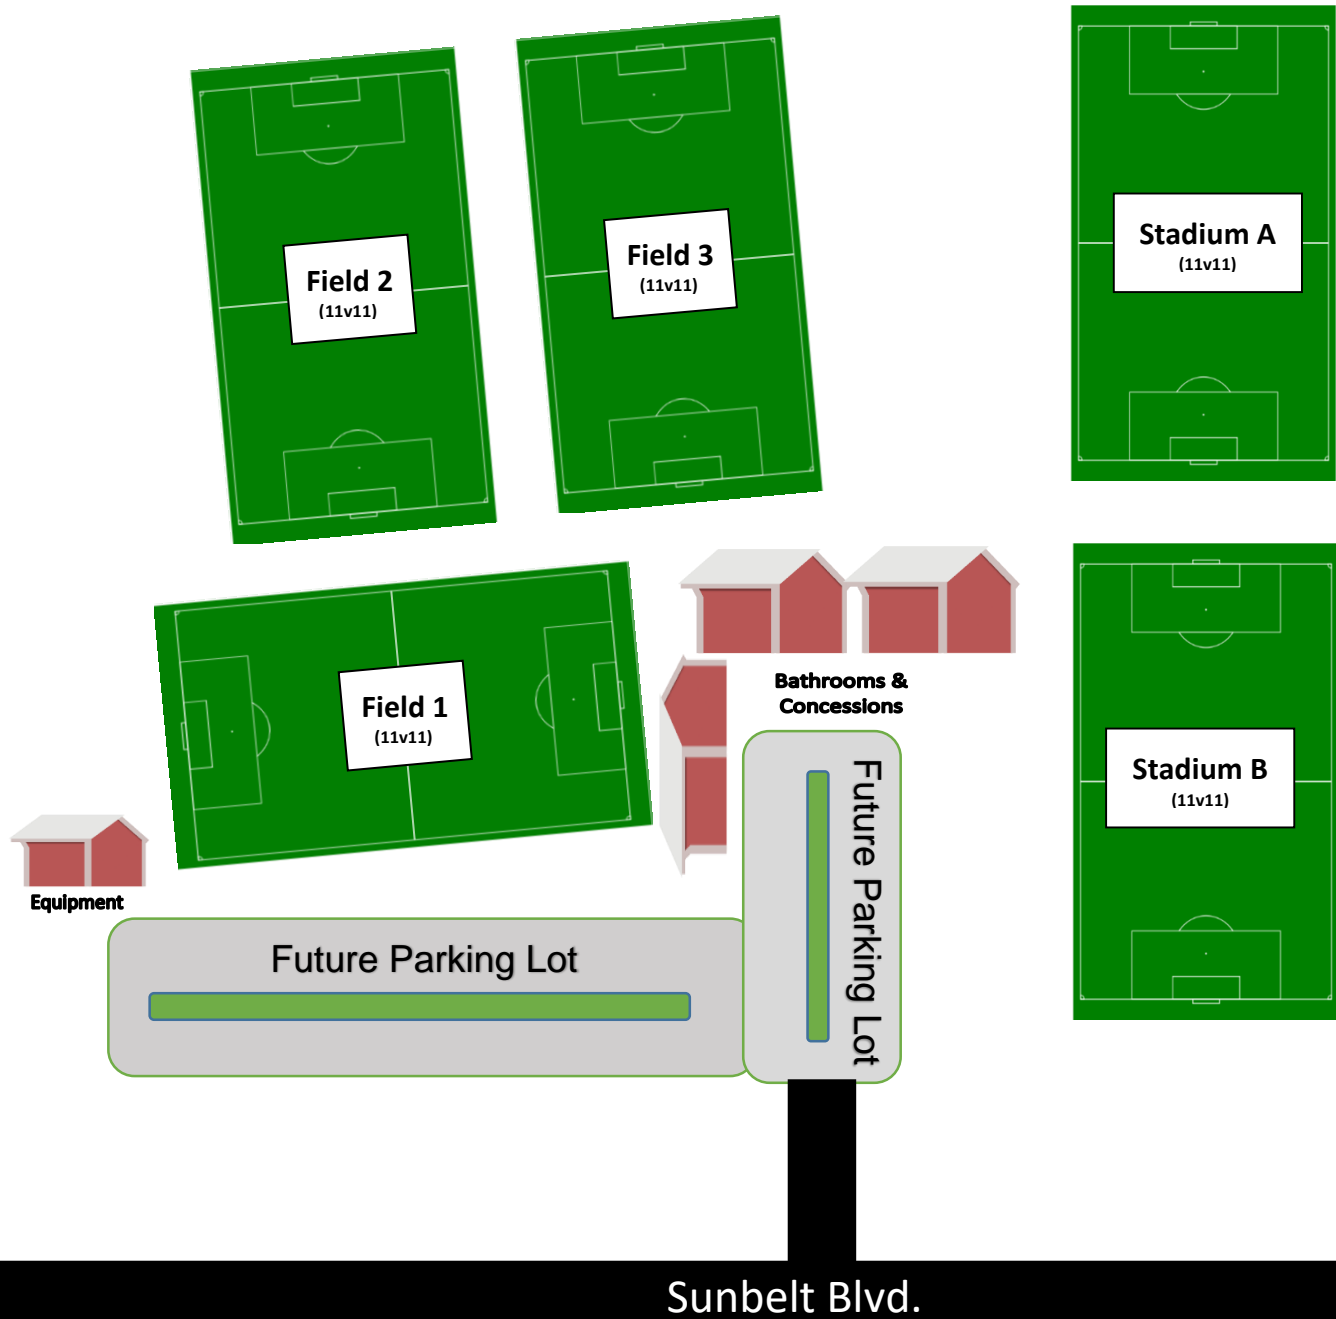

Southeastern Freight Lines Soccer Center

115 Sunbelt Blvd., Columbia, SC 29203

**NO PETS ARE ALLOWED
AT ANY SOUTH CAROLINA
UNITED FC FIELDS!**

WEATHER INFORMATION:

Go to www.rainedout.com and search for "South Carolina United FC" to register for free text or email updates.

If lightning develops during practice or games, play will be suspended. Everyone must leave the fields to take shelter in a safe location until notified. There must be a minimum 30 minutes from the last lightning strike.